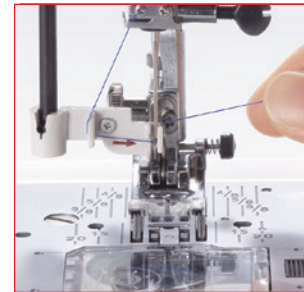

Built-in, One-Hand Needle Threader

Sewing

- Horizontal rotary hook
- 100 built-in stitches,
- 7 One-step buttonholes
- Manual thread tension control
- Built-in, one-hand needle threader
- Snap-on presser feet
- Needle up/down with up as default setting
- 7-piece feed dog
- Free arm
- Drop feed
- Start/stop button
- Speed control slider
- Locking stitch button
- Easy reverse button
- Auto declutch bobbin winder
- Extra high presser foot lift
- Backlit LCD screen with easy navigation keys
- Maximum stitch width: 7mm
- Maximum stitch length: 5mm
- Extension table included
- Hard cover included
- Bonus: Quilting Kit