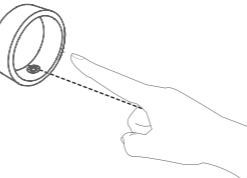

4. CONNECTIONS

1. Search for the "YOR RING" APP in Apple App Store or Google Play Store and download the APP.

2. Place the ring on the charging cable connected to the power source and the ring will be automatically activated. (Every time you pair the ring, you need to put it on the charging cable to keep it charged.)

3. Open "YOR RING" APP, Click the Add Ring button on the home screen to enter the ring pairing interface and search for the ring.

4. When the ring appears in the Bluetooth list, choose it to start pairing; If no ring is found, check the charging dock power connection and that the ring is charged.

5. Wait for a few seconds, the APP will automatically connect and pair the ring. During pairing, the ring will flash the green LED light for 5 seconds.

6. If you need to unpair it from your device, click "Unpair Ring" on the settings window of the APP. If you're using an iPhone, you'll also need to manually "Forget This Device" to delete the ring from the list of paired Bluetooth devices in your phone's Bluetooth setting.

5. WEARING

When wearing, the ring sensor area should be on the palm side of your finger, as shown in the illustration below.

6. CHARGING

Charging with the cable

1. Connect the charging cable to the USB port, then align the ring magnet with the charging cable thimble as shown. The ring flashing red indicates that charging is in progress, if it flashing green indicates that the battery is fully charged.

2. If the ring is charged according to the illustration and there is no light prompt on the ring, please check whether there is any stain on the charging contacts between the ring and the charger, and wipe it clean before charging.

Charging with the charging dock

1. Connect the charging dock with USB adapter, then put the ring on the charging dock as shown on picture.

2. When the ring is properly connected to the dock, the red light will light for 10 seconds, if not properly connected, the red light will turn off immediately. If that occurs, please check the charging connection. After being connected for 10 seconds, the red or green light will flash every second to indicate the charging status: a flashing red light indicates charging, a flashing green light indicates ring is fully charged.

7. SAFETY AND CAUTIONS

To ensure optimal performance and to avoid dangerous or illegal situations, please read and observe the following use scenarios and operating environment precautions.

1. The ring includes a built-in battery. The battery is not replaceable. Do not disassemble or modify the ring or battery.

2. To avoid injury, do not allow children or pets to swallow the ring.

3. Keep product away from open heat sources or open flames, such as ovens, electric heaters, etc. Do not throw the ring into fire or expose ring to open flames.

4. Some users may experience an allergic reaction to the plastic, stainless steel, or other materials used in the ring's construction. Long term contact with the allergen may cause the area to become red/irritated, swollen, or inflamed. If symptoms arise, please stop using and consult a doctor.

5. The radio waves generated by the device may affect the normal operation of implanted medical devices or personal medical equipment, such as pacemakers, hearing aids, etc. Please consult with the device manufacturers for restrictions on the use of this equipment.

6. Please do not dispose of the device and its accessories as ordinary household garbage. Please observe local regulations for the disposal of the device and its accessories. Support recycling actions wherever possible.

8. WARRANTY

With normal use, the ring and the charging dock are warranted against manufacturer defects for 12 months from the date of purchase.

Warranty will be voided for damage caused by the following:

1. Unauthorized disassembly or modification
2. Inadvertent drops during use
3. All man-made damage or damage due to third-party negligence

Cracks caused by external force, damage to external components, or scratches are not covered by the warranty.

9. SPECIAL INSTRUCTIONS